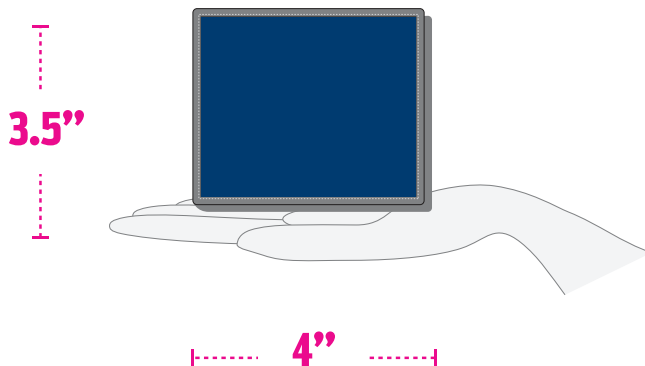

APPROXIMATELY THE SIZE OF A HAND WITH OR WITHOUT A HANDLE OR STRAP.
NO LARGER THAN 4.5" x 6.5"

SMALL OPTION

SMALL CLUTCH PURSE

APPROXIMATELY THE SIZE OF A HAND WITH OR WITHOUT A HANDLE OR STRAP.

NO LARGER THAN 4.5" x 6.5"

SMALL OPTION

SMALL CLUTCH PURSE

APPROXIMATELY THE SIZE OF A HAND WITH OR WITHOUT A HANDLE OR STRAP.
NO LARGER THAN 4.5" x 6.5"

HEADLINE

BE CLEAR

ON GAME DAY SAFETY

#HASHTAG

#NFLALLCLEAR