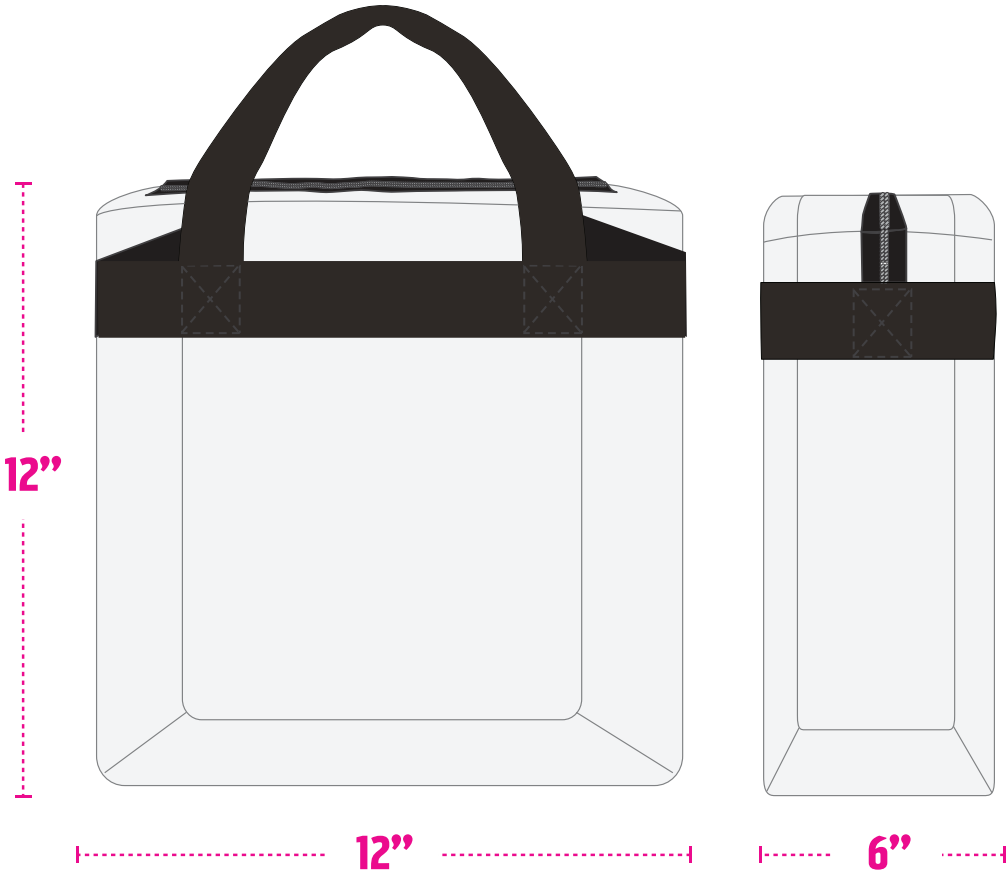

LARGE OPTION

CLEAR TOTE

Plastic, vinyl or PVC and do not exceed 12" x 6" x 12."

LOGO SIZE: Cannot exceed 4.5" tall x 3.4" wide

LARGE OPTION

**1 GALLON
RE-SEALABLE, CLEAR,
PLASTIC
STORAGE BAG**

SMALL OPTION

SMALL CLUTCH PURSE

APPROXIMATELY THE SIZE OF A HAND WITH OR WITHOUT A HANDLE OR STRAP.
NO LARGER THAN 4.5" x 6.5"

SMALL OPTION

SMALL CLUTCH PURSE

APPROXIMATELY THE SIZE OF A HAND WITH OR WITHOUT A HANDLE OR STRAP.

NO LARGER THAN 4.5" x 6.5"

SMALL OPTION

SMALL CLUTCH PURSE

APPROXIMATELY THE SIZE OF A HAND WITH OR WITHOUT A HANDLE OR STRAP.
NO LARGER THAN 4.5" x 6.5"

HEADLINE

BE CLEAR

ON GAME DAY SAFETY

#HASHTAG

#NFLALLCLEAR