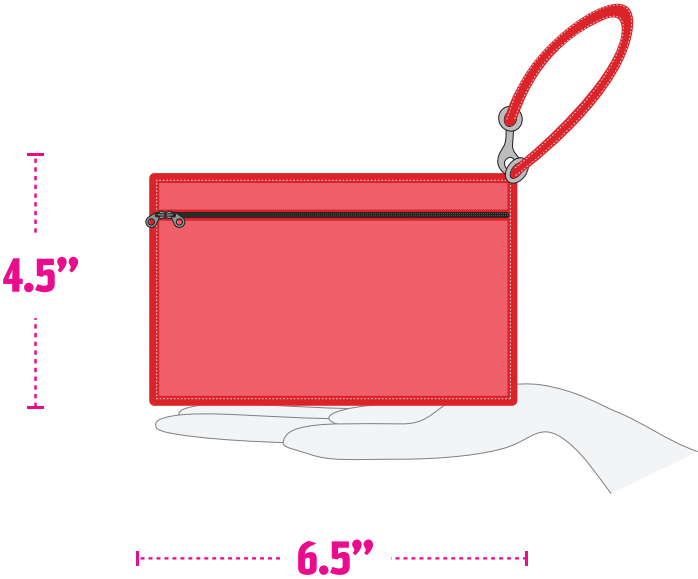

LARGE OPTION

CLEAR TOTE

Plastic, vinyl or PVC and do not exceed 12" x 6" x 12."

LOGO SIZE: Cannot exceed 4.5" tall x 3.4" wide

LARGE OPTION

**1 GALLON
RE-SEALABLE, CLEAR,
PLASTIC
STORAGE BAG**

SMALL OPTION

SMALL CLUTCH PURSE

APPROXIMATELY THE SIZE OF A HAND WITH OR WITHOUT A HANDLE OR STRAP.
NO LARGER THAN 4.5" x 6.5"

SMALL OPTION

SMALL CLUTCH PURSE

APPROXIMATELY THE SIZE OF A HAND WITH OR WITHOUT A HANDLE OR STRAP.

NO LARGER THAN 4.5" x 6.5"

SMALL OPTION

SMALL CLUTCH PURSE

APPROXIMATELY THE SIZE OF A HAND WITH OR WITHOUT A HANDLE OR STRAP.
NO LARGER THAN 4.5" x 6.5"

HEADLINE

BE CLEAR

ON GAME DAY SAFETY

#HASHTAG

#NFLALLCLEAR