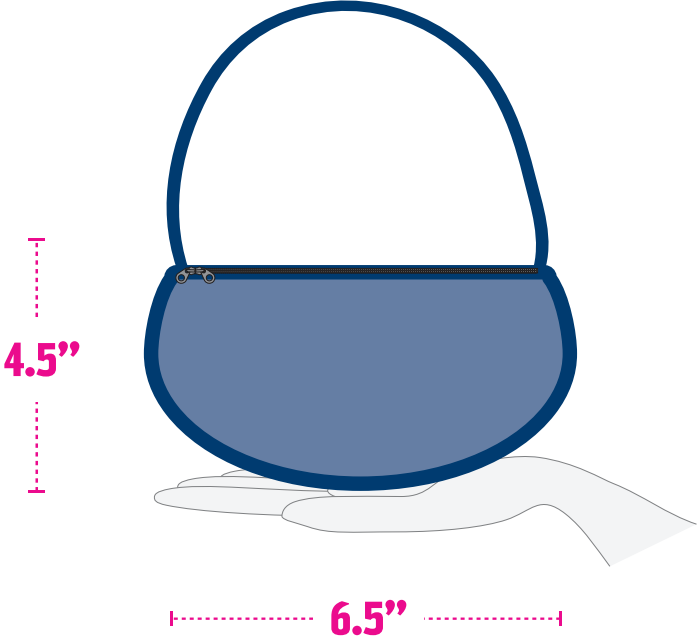

LARGE OPTION

CLEAR TOTE

Plastic, vinyl or PVC and do not exceed 12" x 6" x 12."

LOGO SIZE: Cannot exceed 4.5" tall x 3.4" wide

LARGE OPTION

**1 GALLON
RE-SEALABLE, CLEAR,
PLASTIC
STORAGE BAG**

SMALL OPTION

SMALL CLUTCH PURSE

APPROXIMATELY THE SIZE OF A HAND WITH OR WITHOUT A HANDLE OR STRAP.
NO LARGER THAN 4.5" x 6.5"

SMALL OPTION

SMALL CLUTCH PURSE

APPROXIMATELY THE SIZE OF A HAND WITH OR WITHOUT A HANDLE OR STRAP.

NO LARGER THAN 4.5" x 6.5"

SMALL OPTION

SMALL CLUTCH PURSE

APPROXIMATELY THE SIZE OF A HAND WITH OR WITHOUT A HANDLE OR STRAP.
NO LARGER THAN 4.5" x 6.5"

HEADLINE

BE CLEAR

ON GAME DAY SAFETY

#HASHTAG

#NFLALLCLEAR