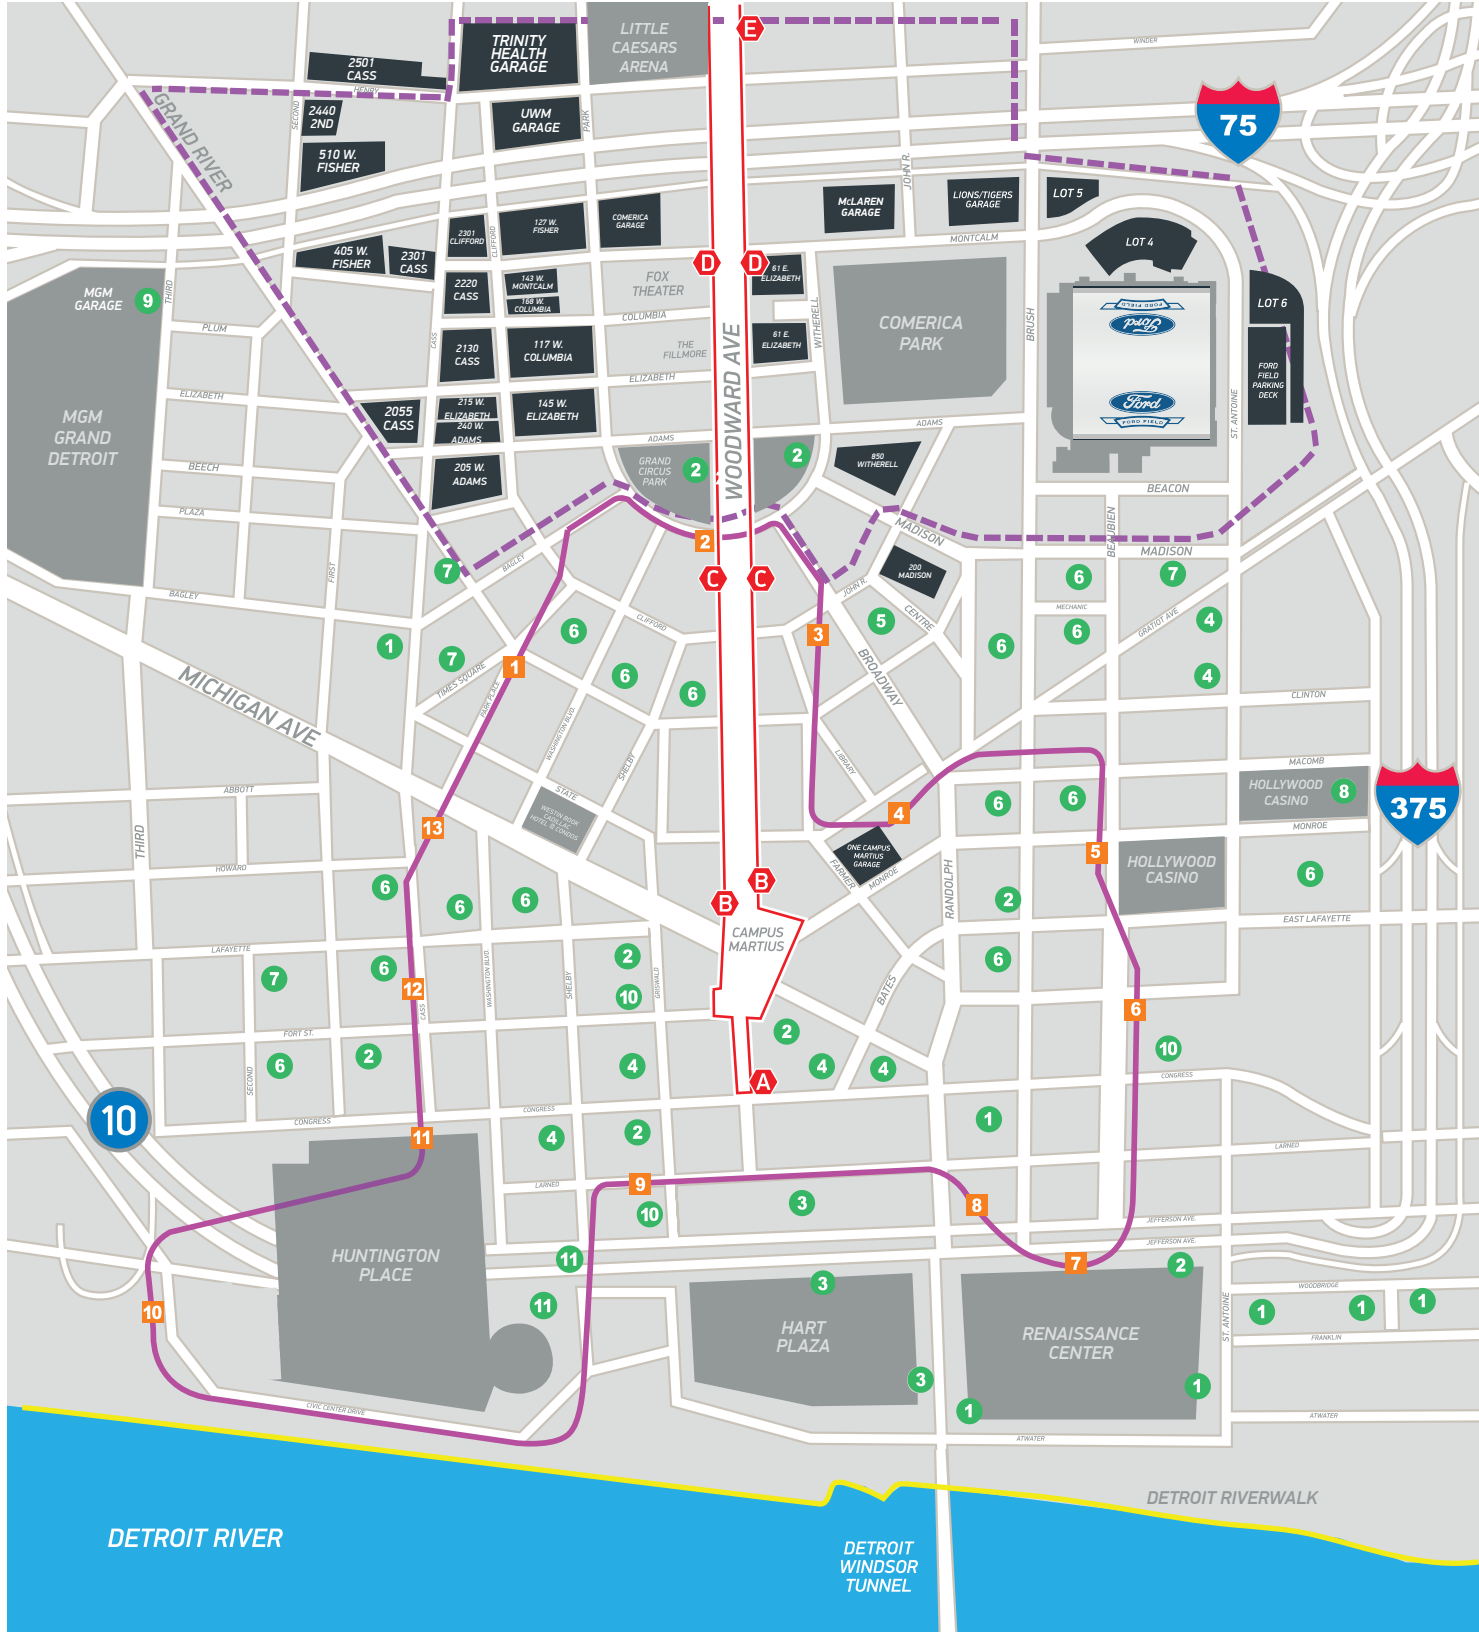

### ADDITIONAL PARKING FACILITIES

Lot No.	Facility Operator	Phone Number
1	SP Plus Parking	313-965-3778
2	Premier Parking	888-359-0089
3	City of Detroit Municipal Parking	313-221-2500
4	Handy Parking	313-963-8990
5	Opera House Parking	855-487-6727
6	Park-Rite, Inc.	313-965-7275
7	Prime Parking	313-962-2220
8	Hollywood Casino	313-223-2999
9	MGM Grand	877-888-2121
10	LAZ	313-377-7461
11	ASM Global	313-259-3540

### DETROIT PEOPLE MOVER STATIONS

- 1 Times Square
- 2 Grand Circus Park
- 3 Broadway
- 4 Cadillac Center
- 5 Greektown
- 6 Bricktown
- 7 Renaissance Center
- 8 Millender Center
- 9 Financial District
- 10 Riverfront Station
- 11 Huntington Place
- 12 Fort/Cass
- 13 Michigan Avenue

### M1 QLINE

- A Congress
- B Campus Martius
- C Grand Circus
- D Montcalm
- E Adelaide

--- The District Detroit

In the case of an emergency, please contact:  
**FORD FIELD COMMAND CENTER**  
313.262.2911

DETROIT RIVER

DETROIT WINDSOR TUNNEL

DETROIT RIVERWALK