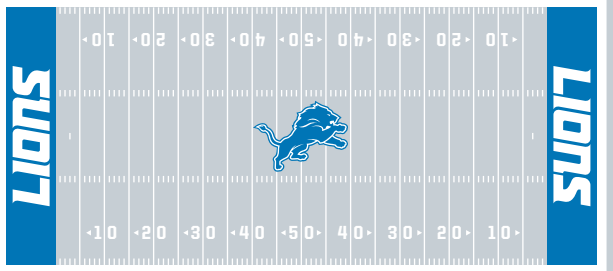

* Includes food and beverage
** Seats in this price level are no longer part of the premium club experience

Comerica
GRIDIRON
CLUB

GATE D

GATE E

GATE C

GATE F

GATE B

VISITOR

LIONS

GATE A

GATE G

SOUTH CLUB