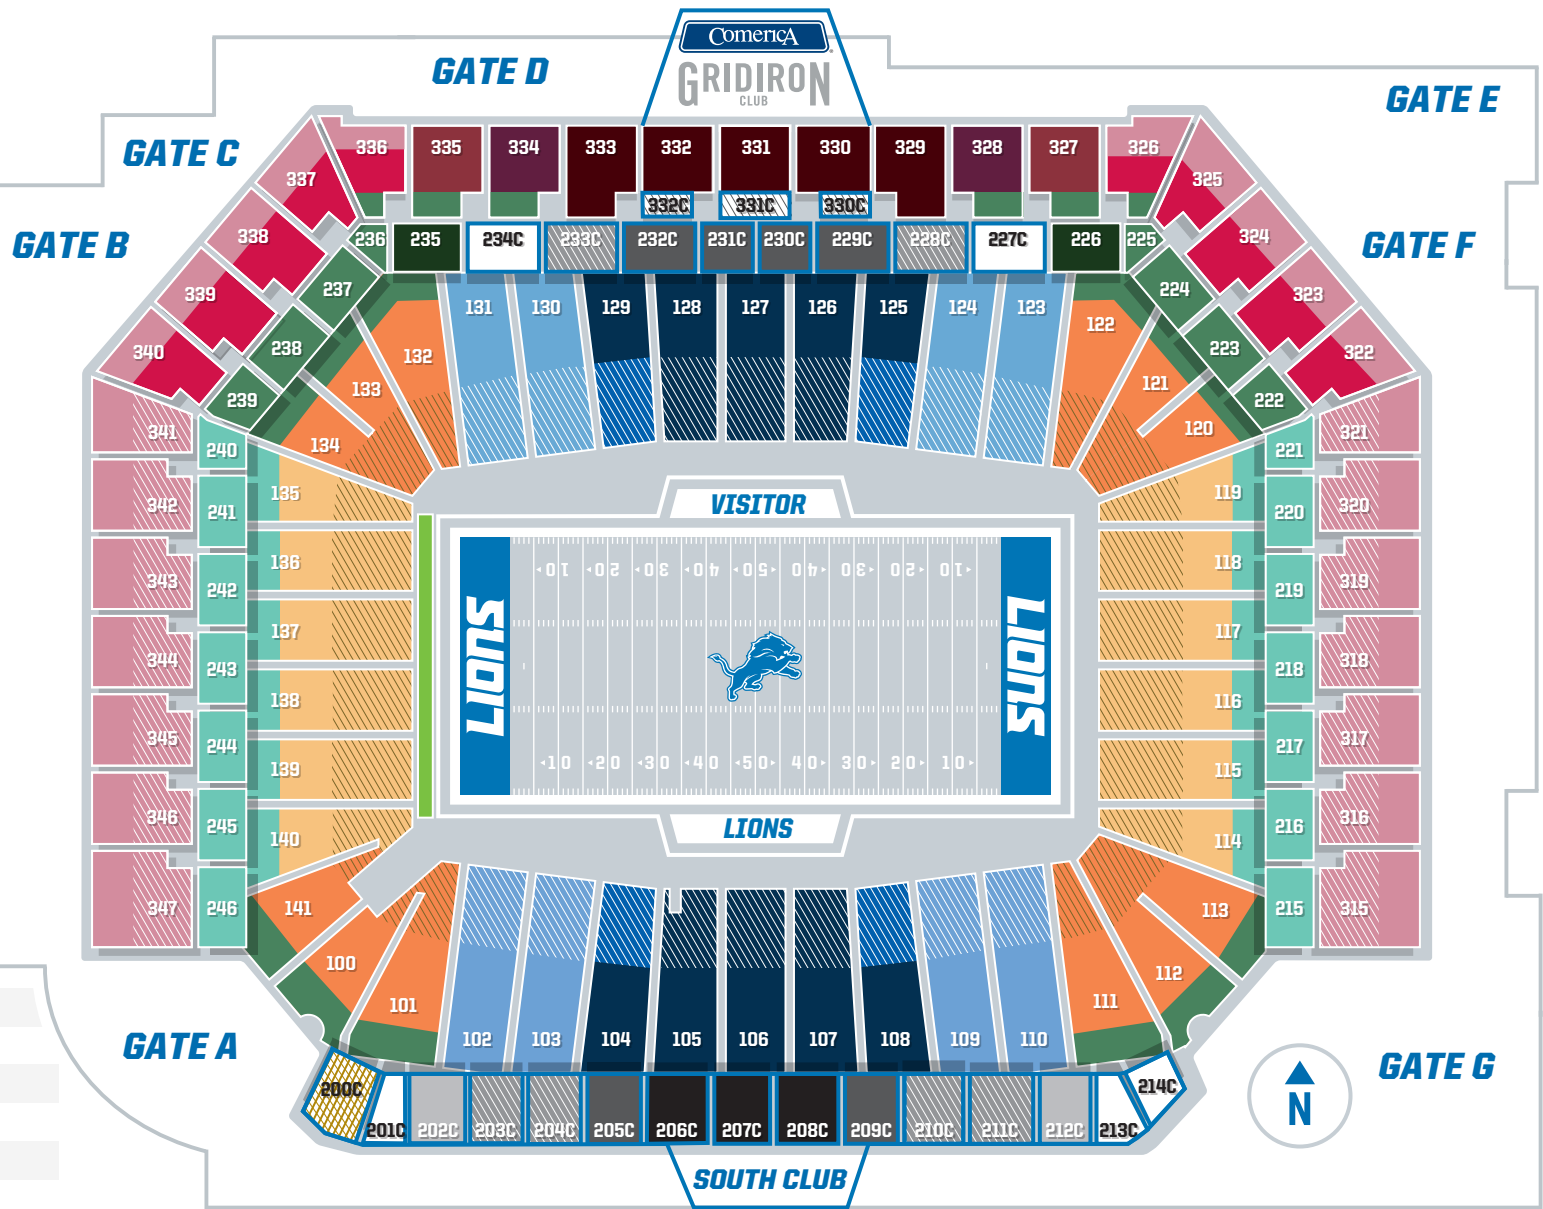

PRICE LEVEL
2022 STM PRICE PER SEAT

LOWER	A	\$1,949
	B	\$1,519
	C	\$1,349
	D	\$1,299
	E	\$1,089
UPPER	F	\$829
	G	\$659
	H	\$579
	I	\$989
LOWER	J	\$779
	K	\$989
	L	\$719
	M	\$909
MEZZANINE	N	\$779
	O	\$719
	P	\$439
UPPER	Q	\$529
	R	\$439
CLUB	U	\$775*
	S	\$10,500*
CLUB	1	\$2,379
	2	\$2,169
	3	\$1,849
	4	\$1,589
	5	\$1,499
	6	\$1,409
	7	\$1,999*

* Includes food and beverage
** Seats in this price level are no longer part of the premium club experience

Comerica
GRIDIRON
CLUB

GATE D

GATE E

GATE C

GATE F

GATE B

VISITOR

LIONS

GATE A

GATE G

SOUTH CLUB